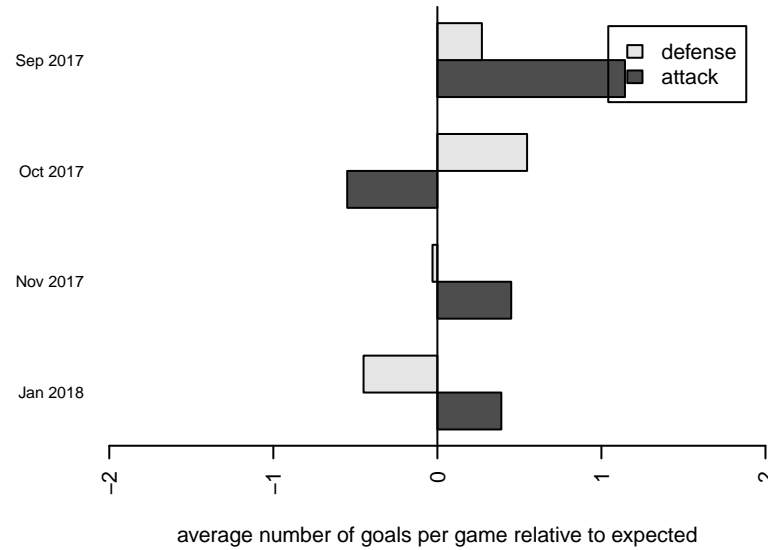

Performance relative to 13 month average