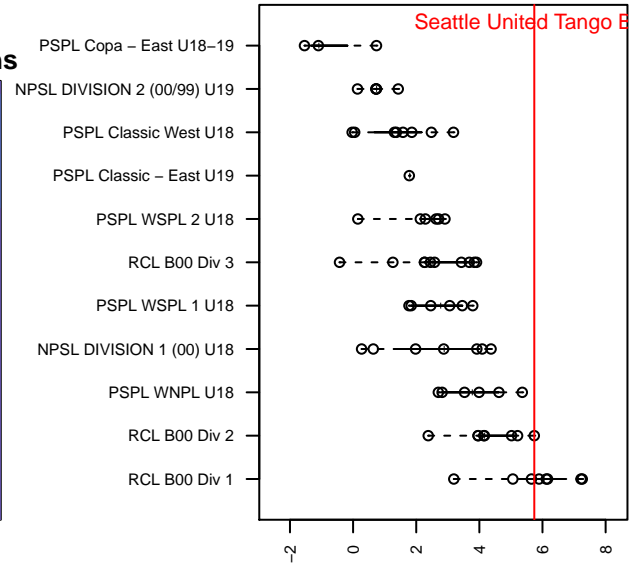

Seattle United Tango B00

Seattle United
Seattle, WA
B00 total strength=1863
attack=54.29 defense=29.22
fall league = RCL B00 Div 2
notes= Smith 2015

alt names used:
Seattle United B00 Tango B
Seattle United B00 Tango B

Venues played:
2017 Rainier Challenge Copa U19
2017 RCL B00 Div 2
2017 WYS Championship B00

Seattle United Tango B00
Dots are actual minus expected GF (blue circles) and GA (red triangles).
Blue line is smoothed change in attack strength. Red is smoothed change in defense strength.

**attack and defense variance (black dot)
relative to other teams
and top 10 in region**

**attack and defense rating
relative to others at age
and all opponents in last 13 months**

Performance relative to 13 month average