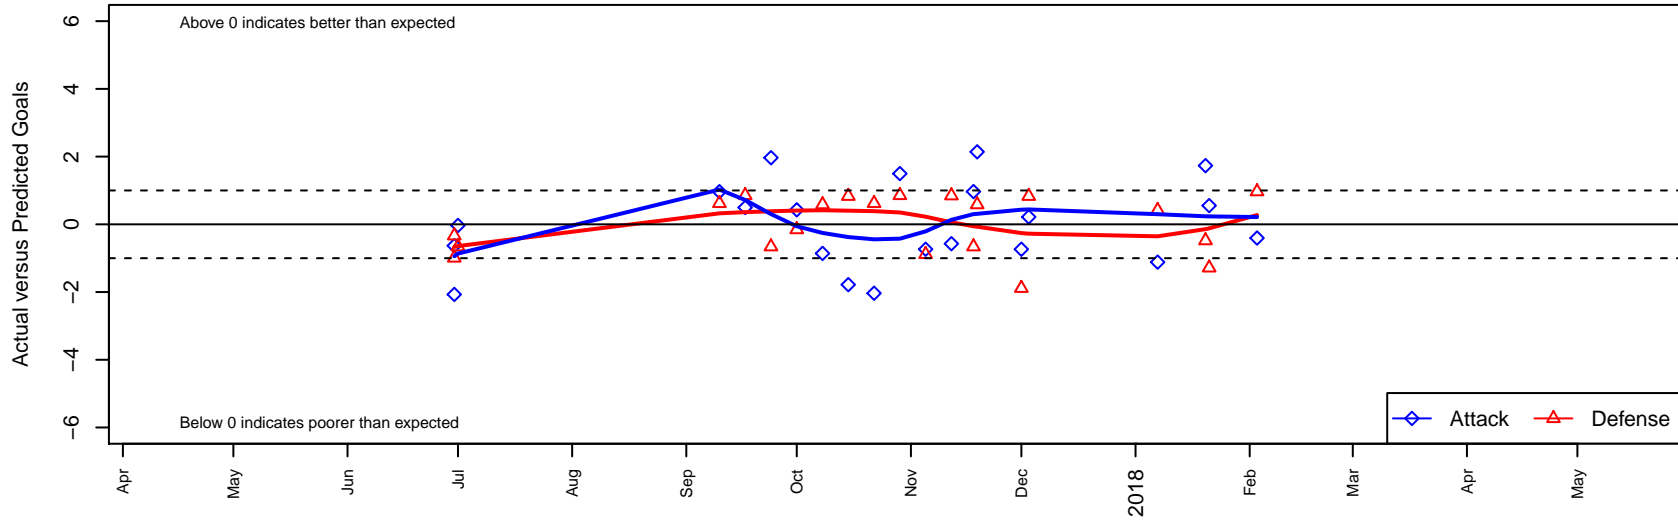

Seattle United Tango B00

Seattle United
Seattle, WA
B00 total strength=1863
attack=54.29 defense=29.22
fall league = RCL B00 Div 2
notes= Smith 2015

alt names used:
Seattle United B00 Tango B
Seattle United B00 Tango B

Venues played:
2017 Rainier Challenge Copa U19
2017 RCL B00 Div 2
2017 WYS Championship B00

Seattle United Tango B00
Dots are actual minus expected GF (blue circles) and GA (red triangles).
Blue line is smoothed change in attack strength. Red is smoothed change in defense strength.

**attack and defense variance (black dot)
relative to other teams
and top 10 in region**

**attack and defense rating
relative to others at age
and all opponents in last 13 months**

Performance relative to 13 month average