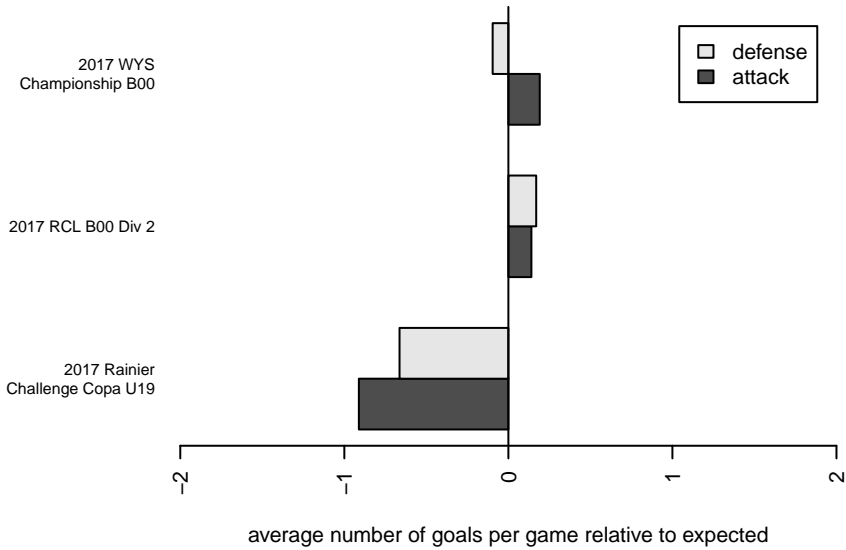

Seattle United Tango B00

Seattle United
Seattle, WA
B00 total strength=1863
attack=54.29 defense=29.22
fall league = RCL B00 Div 2
notes= Smith 2015

alt names used:
Seattle United B00 Tango B
Seattle United B00 Tango B

Venues played:
2017 Rainier Challenge Copa U19
2017 RCL B00 Div 2
2017 WYS Championship B00

Seattle United Tango B00
Dots are actual minus expected GF (blue circles) and GA (red triangles).
Blue line is smoothed change in attack strength. Red is smoothed change in defense strength.

**attack and defense variance (black dot)
relative to other teams
and top 10 in region**

**attack and defense rating
relative to others at age
and all opponents in last 13 months**

Performance relative to 13 month average